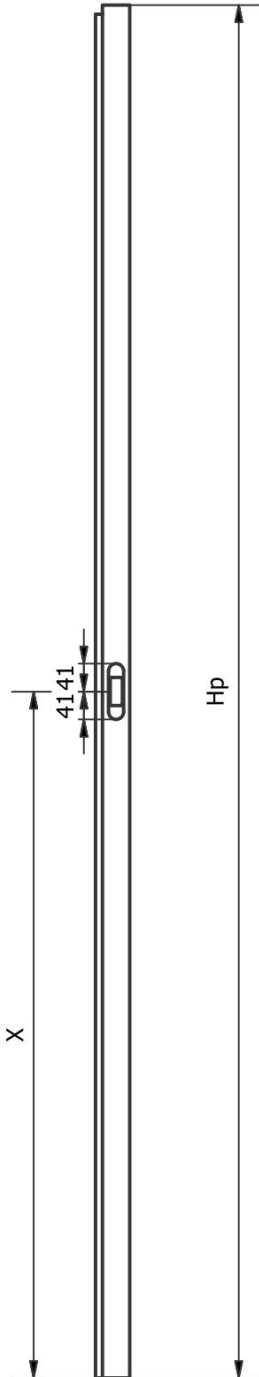

NZ Xinnix® Lock for door panels EU Right

1 NZ Lock

2 NZ Locks
on demand

(recommended Hp > 2300 mm)

Standard Vo = 3mm
For standard door panels / country

System X40-T/X45-T and Hp ≤ 2050 mm
 $X = Hp / 2$

Other systems or Hp > 2050 mm
 $X = 1007,5 \text{ mm}$

NZ Xinnix Locks

- XA-NZ.W (White)
- XA-NZ.G (Grey)
- XA-NZ.B (Black)