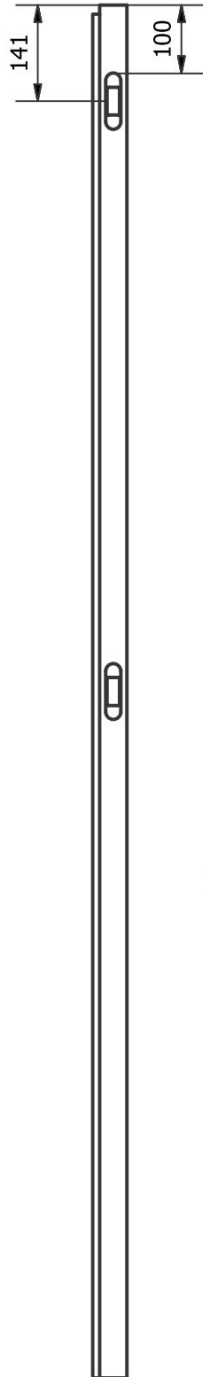

NZ Xinnix® Lock for door panels EU Right

1 NZ Lock

2 NZ Locks
on demand

(recommended Hp > 2300 mm)

Standard Vo = 3mm
For standard door panels / country

System X40-T/X45-T and Hp ≤ 2050 mm
 $X = Hp / 2$

Other systems or Hp > 2050 mm
 $X = 1007,5 \text{ mm}$

NZ Xinnix Locks

- XA-NZ.W (White)
- XA-NZ.G (Grey)
- XA-NZ.B (Black)