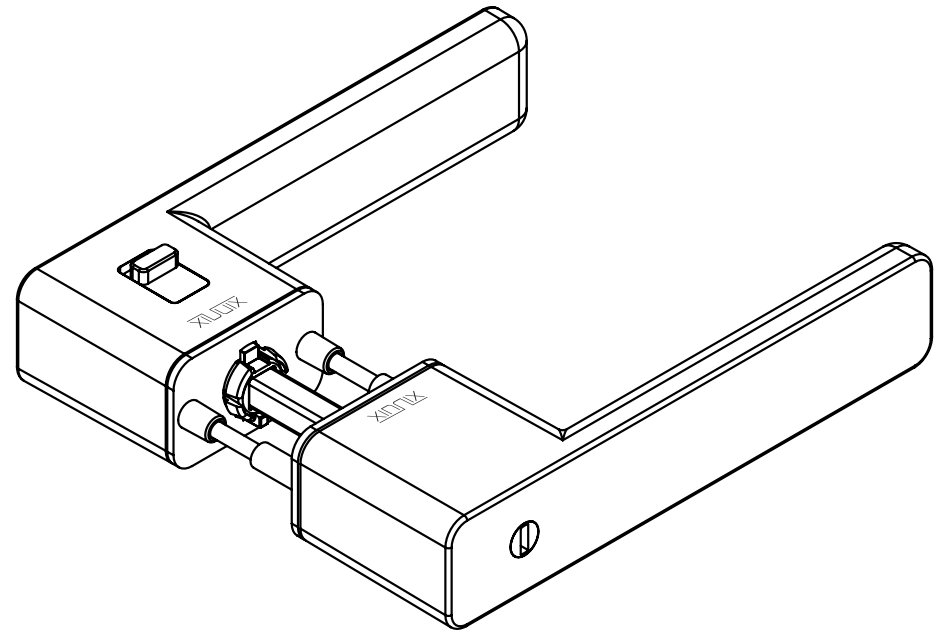

Xinnix CLOSET handle

! Door thickness > 45 mm:
use the long square spindle

Please use new grub screws for new mounting.

Emergency release: always counter-clockwise.
Check emergency release after installation.

CLOSET U

Universal type
Door thickness: 38-55mm

Graphite black

CLOSET.U.B

Silk white

CLOSET.U.W

CLOSET A

Type A
Door thickness: 38-55mm

Graphite black

CLOSET.A.B

Silk white

CLOSET.A.W

CLOSET B

Type B
Door thickness: 38-55mm

Graphite black

CLOSET.B.B