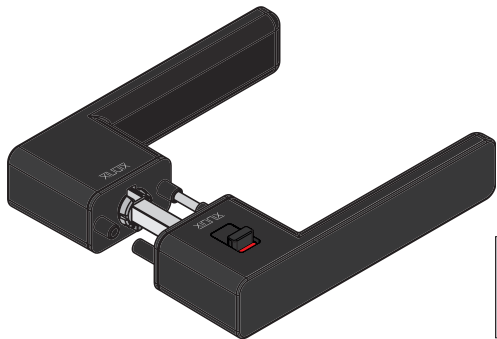

Xinnix CLOSET handle

! Door thickness > 45 mm:
use the long square spindle

Please use new grub screws for new mounting.

Emergency release: always counter-clockwise.
Check emergency release after installation.

CLOSET U

Universal type
Door thickness: 38-55mm

Graphite black

CLOSET.U.B

Silk white

CLOSET.U.W

CLOSET A

Type A
Door thickness: 38-55mm

Graphite black

CLOSET.A.B

Silk white

CLOSET.A.W

CLOSET B

Type B
Door thickness: 38-55mm

Graphite black

CLOSET.B.B