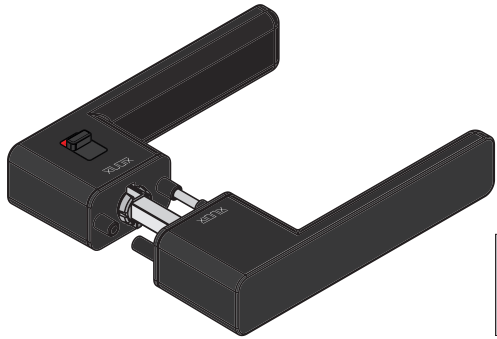

Xinnix CLOSET handle

! Door thickness > 45 mm:
use the long square spindle

Please use new grub screws for new mounting.

Emergency release: always counter-clockwise.
Check emergency release after installation.

CLOSET U

Universal type
Door thickness: 38-55mm

Graphite black

CLOSET.U.B

Silk white

CLOSET.U.W

CLOSET A

Type A
Door thickness: 38-55mm

Graphite black

CLOSET.A.B

Silk white

CLOSET.A.W

CLOSET B

Type B
Door thickness: 38-55mm

Graphite black

CLOSET.B.B