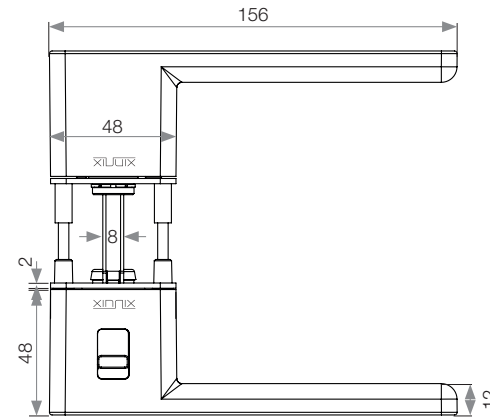

Xinnix CLOSET handle

! Door thickness > 45 mm:
use the long square spindle

Please use new grub screws for new mounting.

Emergency release: always counter-clockwise.
Check emergency release after installation.

CLOSET U

Universal type
Door thickness: 38-55mm

Graphite black

CLOSET.U.B

Silk white

CLOSET.U.W

CLOSET A

Type A
Door thickness: 38-55mm

Graphite black

CLOSET.A.B

Silk white

CLOSET.A.W

CLOSET B

Type B
Door thickness: 38-55mm

Graphite black

CLOSET.B.B