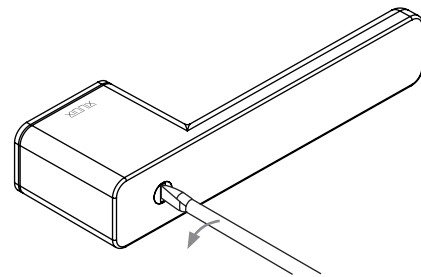

Xinnix CLOSET handle

! Door thickness > 45 mm:
use the long square spindle

Please use new grub screws for new mounting.

Emergency release: always counter-clockwise.
Check emergency release after installation.

CLOSET U

Universal type
Door thickness: 38-55mm

Graphite black

CLOSET.U.B

Silk white

CLOSET.U.W

CLOSET A

Type A
Door thickness: 38-55mm