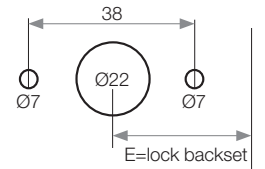

Xinnix CLOSET handle

! Door thickness > 45 mm:
use the long square spindle

Please use new grub screws for new mounting.

Emergency release: always counter-clockwise.
Check emergency release after installation.

CLOSET U

Universal type
Door thickness: 38-55mm

Graphite black

CLOSET.U.B

Silk white

CLOSET.U.W

CLOSET A

Type A
Door thickness: 38-55mm