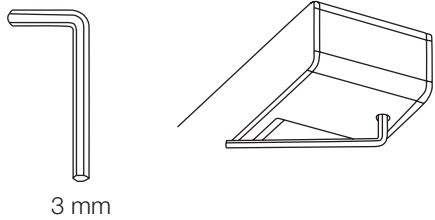

Xinnix CLOSET handle

! Door thickness > 45 mm:
use the long square spindle

Please use new grub screws for new mounting.

Emergency release: always counter-clockwise.
Check emergency release after installation.

CLOSET U

Universal type
Door thickness: 38-55mm

Graphite black

CLOSET.U.B

Silk white

CLOSET.U.W

CLOSET A

Type A
Door thickness: 38-55mm

Graphite black

CLOSET.A.B

Silk white

CLOSET.A.W

CLOSET B

Type B
Door thickness: 38-55mm

Graphite black

CLOSET.B.B