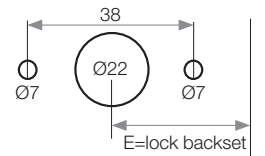

Xinnix CLOSET handle

! Door thickness > 45 mm:
use the long square spindle

Please use new grub screws for new mounting.

Emergency release: always counter-clockwise.
Check emergency release after installation.

CLOSET U

Universal type
Door thickness: 38-55mm

Graphite black

CLOSET.U.B

Silk white

CLOSET.U.W

CLOSET A

Type A
Door thickness: 38-55mm

Graphite black

CLOSET.A.B

Silk white

CLOSET.A.W

CLOSET B

Type B
Door thickness: 38-55mm

Graphite black

CLOSET.B.B