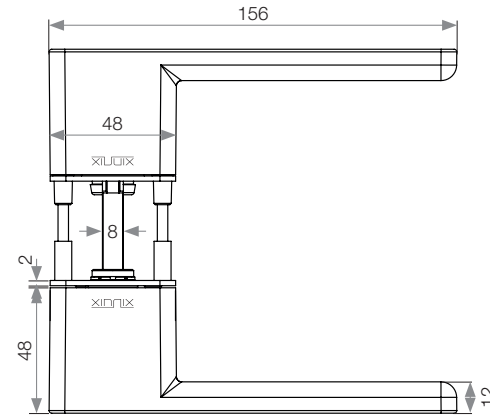

CLOSET U

Universal type
Door thickness: 38-55mm

Graphite black

CLOSET.U.B

Silk white

CLOSET.U.W

CLOSET A

Type A
Door thickness: 38-55mm

Graphite black

CLOSET.A.B

Silk white

CLOSET.A.W

CLOSET B

Type B
Door thickness: 38-55mm

Graphite black

CLOSET.B.B