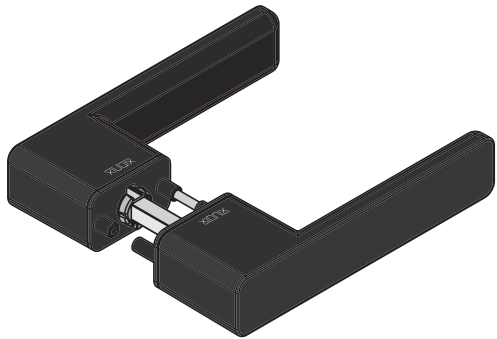

Xinnix CLOSET handle

! Door thickness > 45 mm:
use the long square spindle

Please use new grub screws for new mounting.

Emergency release: always counter-clockwise.
Check emergency release after installation.

CLOSET U

Universal type
Door thickness: 38-55mm

Graphite black

CLOSET.U.B

Silk white

CLOSET.U.W

CLOSET A

Type A
Door thickness: 38-55mm

Graphite black

CLOSET.A.B

Silk white

CLOSET.A.W

CLOSET B

Type B
Door thickness: 38-55mm

Graphite black

CLOSET.B.B

Silk white

CLOSET.B.W