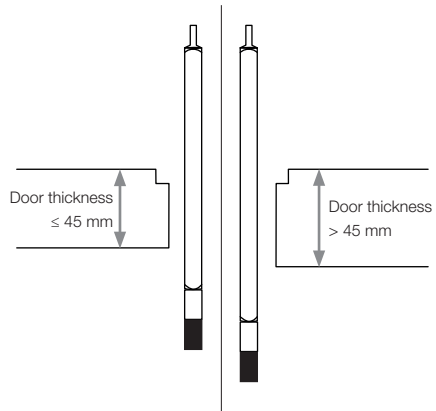

Xinnix CLOSET handle

! Door thickness > 45 mm:
use the long square spindle

Please use new grub screws for new mounting.

Emergency release: always counter-clockwise.
Check emergency release after installation.

CLOSET U

Universal type
Door thickness: 38-55mm

Graphite black

CLOSET.U.B

Silk white

CLOSET.U.W

CLOSET A

Type A
Door thickness: 38-55mm

Graphite black

CLOSET.A.B

Silk white

CLOSET.A.W

CLOSET B

Type B
Door thickness: 38-55mm

Graphite black

CLOSET.B.B