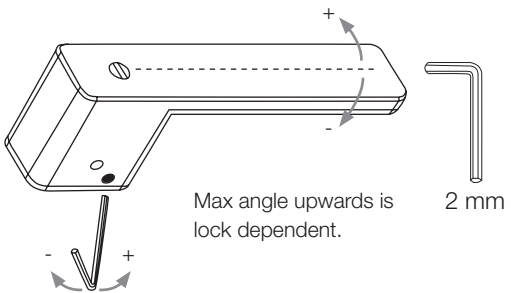

Xinnix CLOSET handle

! Door thickness > 45 mm:
use the long square spindle

Please use new grub screws for new mounting.

Emergency release: always counter-clockwise.
Check emergency release after installation.

CLOSET U

Universal type
Door thickness: 38-55mm

Graphite black

CLOSET.U.B

Silk white

CLOSET.U.W

CLOSET A

Type A
Door thickness: 38-55mm