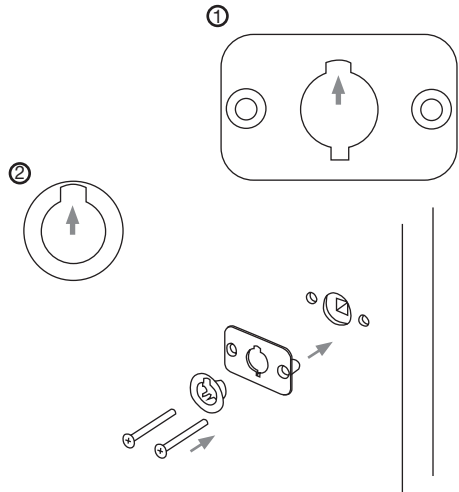

Xinnix CLOSET handle

! Door thickness > 45 mm:
use the long square spindle

Please use new grub screws for new mounting.

Emergency release: always counter-clockwise.
Check emergency release after installation.

CLOSET U

Universal type
Door thickness: 38-55mm

Graphite black

CLOSET.U.B

Silk white

CLOSET.U.W

CLOSET A

Type A
Door thickness: 38-55mm